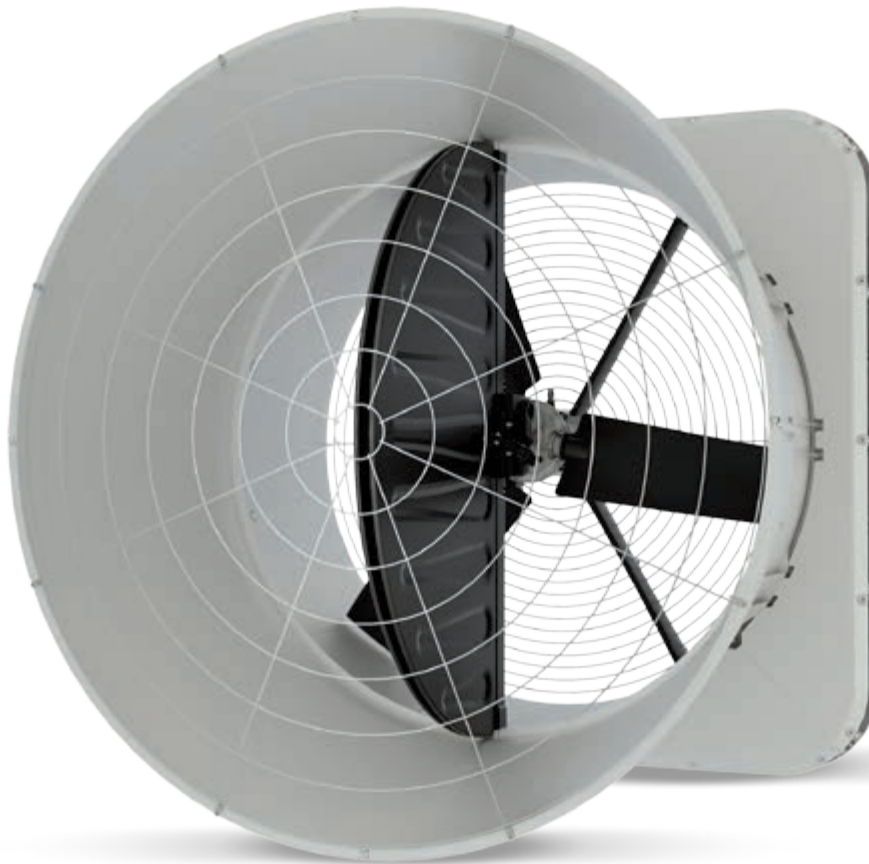

NEW!

Big Dutchman®

Airmaster Blue 170C

XXL all the way:

air performance, energy efficiency, resistance against pressure

AirMasterBlue 170C – high air performance, very energy-efficient

Big Dutchman has developed the next generation of fans: **AirMasterBlue 170C**. AirMasterBlue 170C has four outstanding characteristics:

As AirMasterBlue is very resistant against pressure, it is the perfect choice for long houses with tunnel ventilation.

Components of AirMasterBlue 170C

- 1 Light trap (optional): available in two versions (black, brown)
- 2 Insulation cover: easy to install (optional)
- 3 Wire mesh guard
- 4 Housing: optimized aerodynamic design
- 5 Wall cover (optional)
- 6 Motor with impeller: direct drive, energy-saving EC motor, easy to maintain
- 7 Motorized shutter: an emergency opening connection is possible, very airtight
- 8 Cone: aerodynamic shape
- 9 Wire mesh guard

Advantages

- ✓ high air performance and resistance against pressure ensure that the fan is well-suited for tunnel ventilation in long houses;
- ✓ currently the most energy-efficient solution for ventilating livestock buildings in combination with the Dynamic MultiStep exhaust air principle;
- ✓ motorized shutter closes the fan airtight: an important emergency opening system can be connected;
- ✓ extremely low noise level;
- ✓ direct drive and a very stable connection between hub and blades for easy maintenance;
- ✓ high-quality materials: the fan is made of high-quality plastic and stainless steel, preventing corrosion;
- ✓ protection rating IP 65: high-pressure cleaners can be used without any concern;
- ✓ unassembled upon delivery for a low shipping volume and thus lower transport costs.