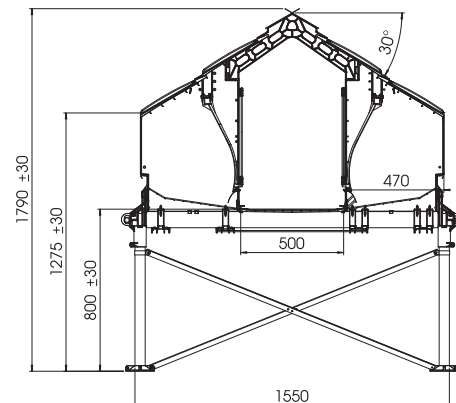

Relax group laying nest with nest back wall as expel system

Important features

- ✓ use of high-quality materials, perforated nest insert made of plastic → high nest acceptance;
- ✓ nest depth of 47 cm → eggs have a short rolling-off distance;
- ✓ sophisticated, wood-free nest design → for optimal hygiene and cleaning;
- ✓ divided roof of nest → for optimal monitoring of nest and egg belt;
- ✓ solid nest legs made of plastic → no danger of corrosion;
- ✓ egg channel is available in two widths: 400 or 500 mm;
- ✓ simple plug-in design, almost screwless for quick and easy assembly.

Technical specifications

| Relax | Type 400 | 500 |
|---------------------------------------|----------|------|
| Length (m) | 2.41 | 2.41 |
| Width (m) | 1.45 | 1.55 |
| Height (m) | 1.76 | 1.79 |
| Length of nest/compartment (m) | 1.20 | 1.20 |
| Depth of nest insert (cm) | 46.8 | 46.8 |
| Depth of nest in the animal area (cm) | 47 | 47 |
| Egg belt width (mm) | 400 | 500 |
| No. of birds/nest | | |
| - light breeds | 240 | 240 |
| - heavy breeds | 220 | 220 |