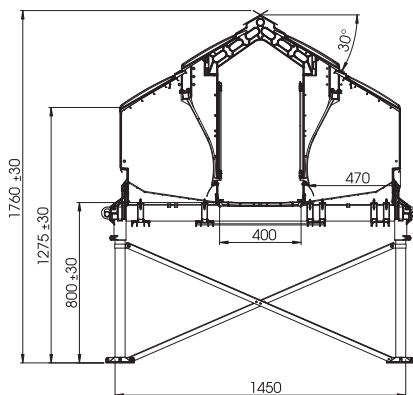

Relax group laying nest with nest back wall as expel system

Important features

- ✓ use of high-quality materials, perforated nest insert made of plastic → high nest acceptance;
- ✓ nest depth of 47 cm → eggs have a short rolling-off distance;
- ✓ sophisticated, wood-free nest design → for optimal hygiene and cleaning;
- ✓ divided roof of nest → for optimal monitoring of nest and egg belt;
- ✓ solid nest legs made of plastic → no danger of corrosion;
- ✓ egg channel is available in two widths: 400 or 500 mm;
- ✓ simple plug-in design, almost screwless for quick and easy assembly.

Technical specifications

| Relax | Type 400 | 500 |
|---------------------------------------|----------|------|
| Length (m) | 2.41 | 2.41 |
| Width (m) | 1.45 | 1.55 |
| Height (m) | 1.76 | 1.79 |
| Length of nest/compartment (m) | 1.20 | 1.20 |
| Depth of nest insert (cm) | 46.8 | 46.8 |
| Depth of nest in the animal area (cm) | 47 | 47 |
| Egg belt width (mm) | 400 | 500 |
| No. of birds/nest | | |
| - light breeds | 240 | 240 |
| - heavy breeds | 220 | 220 |