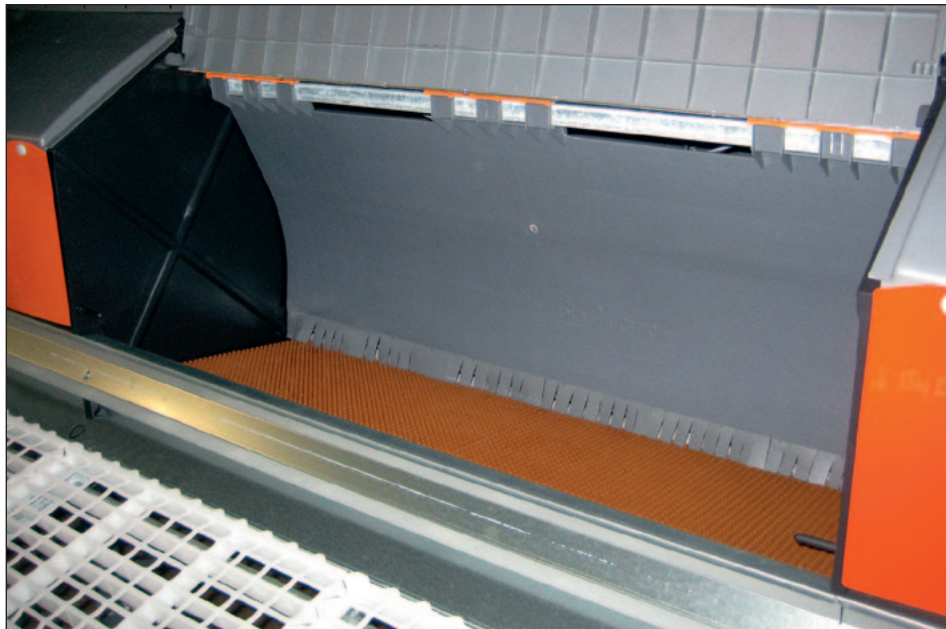

Big Dutchman®

Relax

The ideal single-tier group laying nest for broiler breeders
– for high-quality hatching eggs –

Relax – the perfect solution for broiler breeders

Relax is a group laying nest, which has been newly developed by Big Dutchman especially for broiler breeders. The following points are decisive to achieve a high quality of hatching eggs:

- ✓ high nest acceptance
- ✓ high hygienic standard
- ✓ short rolling-off distance and gentle transport of the eggs
- ✓ easy nest and egg belt control

hens have to be prevented from sleeping or brooding inside the nest. Relax fulfils all of these requirements optimally.

Relax group laying nest with nest back wall as expel system

Important features

- ✓ use of high-quality materials, perforated nest insert made of plastic → high nest acceptance;
- ✓ nest depth of 47 cm → eggs have a short rolling-off distance;
- ✓ sophisticated, wood-free nest design → for optimal hygiene and cleaning;
- ✓ divided roof of nest → for optimal monitoring of nest and egg belt;
- ✓ solid nest legs made of plastic → no danger of corrosion;
- ✓ egg channel is available in two widths: 400 or 500 mm;
- ✓ simple plug-in design, almost screwless for quick and easy assembly.